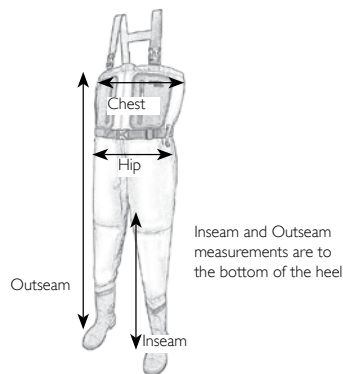

Size Charts

Snowbee already offers the largest range of wader sizes in the UK, with shoe sizes from 3 to 15 now covered. Included in the range are many models in Junior/Lady's sizes and Fuller Body ('FB') sizes, which are approx 15% larger than standard models. **Note:** Order 'STOCKINGFOOT' models by size S, M, L etc, and 'BOOTFOOT' models by boot size 6, 7, 8, 9 etc.